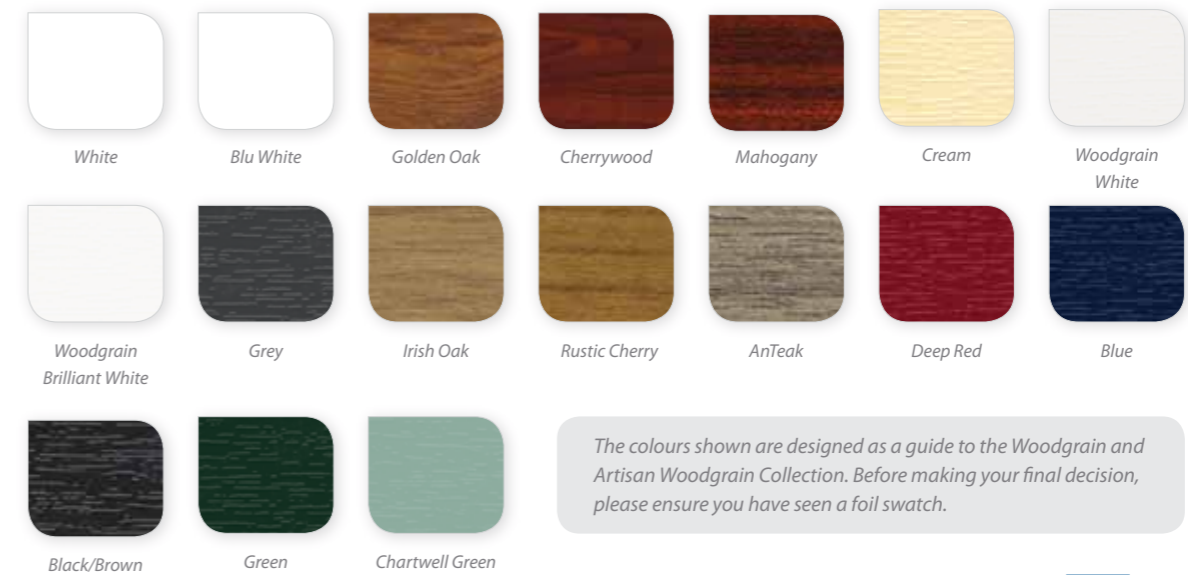

Colour chart

Colour	Foil Reference	Evolve patio	Evolve VS	Evolve bi-fold	Global roofs	Global Summer	Pilasters	K2 roofs	K2 orangeries	Legend 5	Legend 9	Shield	SynerJy	SynerJy blu	SynerJy recycled
WHITE PVC-U															
BLU WHITE															
GOLDEN OAK	32178 001														
GOLDEN OAK ON WHITE	32178 001														
CHERRYWOOD	33202 001														
CHERRYWOOD ON WHITE	33202 001														
MAHOGANY	32097 013														
MAHOGANY ON WHITE	32097 013														
CREAM	PX46848														
CREAM ON WHITE	PX46848														
WOODGRAIN WHITE	PX46849														
WOODGRAIN BRILLIANT WHITE	PX46849														
GREY	7016 05-167														
GREY ON WHITE	7016 05-167														
IRISH OAK	3211 005-148														
IRISH OAK ON WHITE	3211 005-148														
RUSTIC CHERRY	3214 007-195														
ANTEAK	3241 002-195														
DEEP RED	3081 05-167														
BLUE	5150 05-167														
BLACK/BROWN	8518 05-167														
BLACK/BROWN ON WHITE	8518 05-167														
GREEN	6125 05-167														
CHARTWELL GREEN	49246														
CHARTWELL GREEN ON WHITE	49246														

Unless otherwise stated - external face foiled, internal face white.
* Internal face foiled, external face white.

KEY	
	Made to order - products will be manufactured within 7 days
	Made to order - see foiling planner, plus a further 2 weeks for manufacture
	Made to order - products will be manufactured within 3-5 days
	Made to order - products will be manufactured within 4-6 weeks
	Made to order - products will be manufactured within 3-5 weeks
	Stock items - some Artisan profiles are available from stock, see stars ★
	Made to order - see foiling planner

Mahogany

Golden Oak

Grey

Green

Chartwell Green

Cherrywood

Colour swatches

The colours shown are designed as a guide to the Woodgrain and Artisan Woodgrain Collection. Before making your final decision, please ensure you have seen a foil swatch.